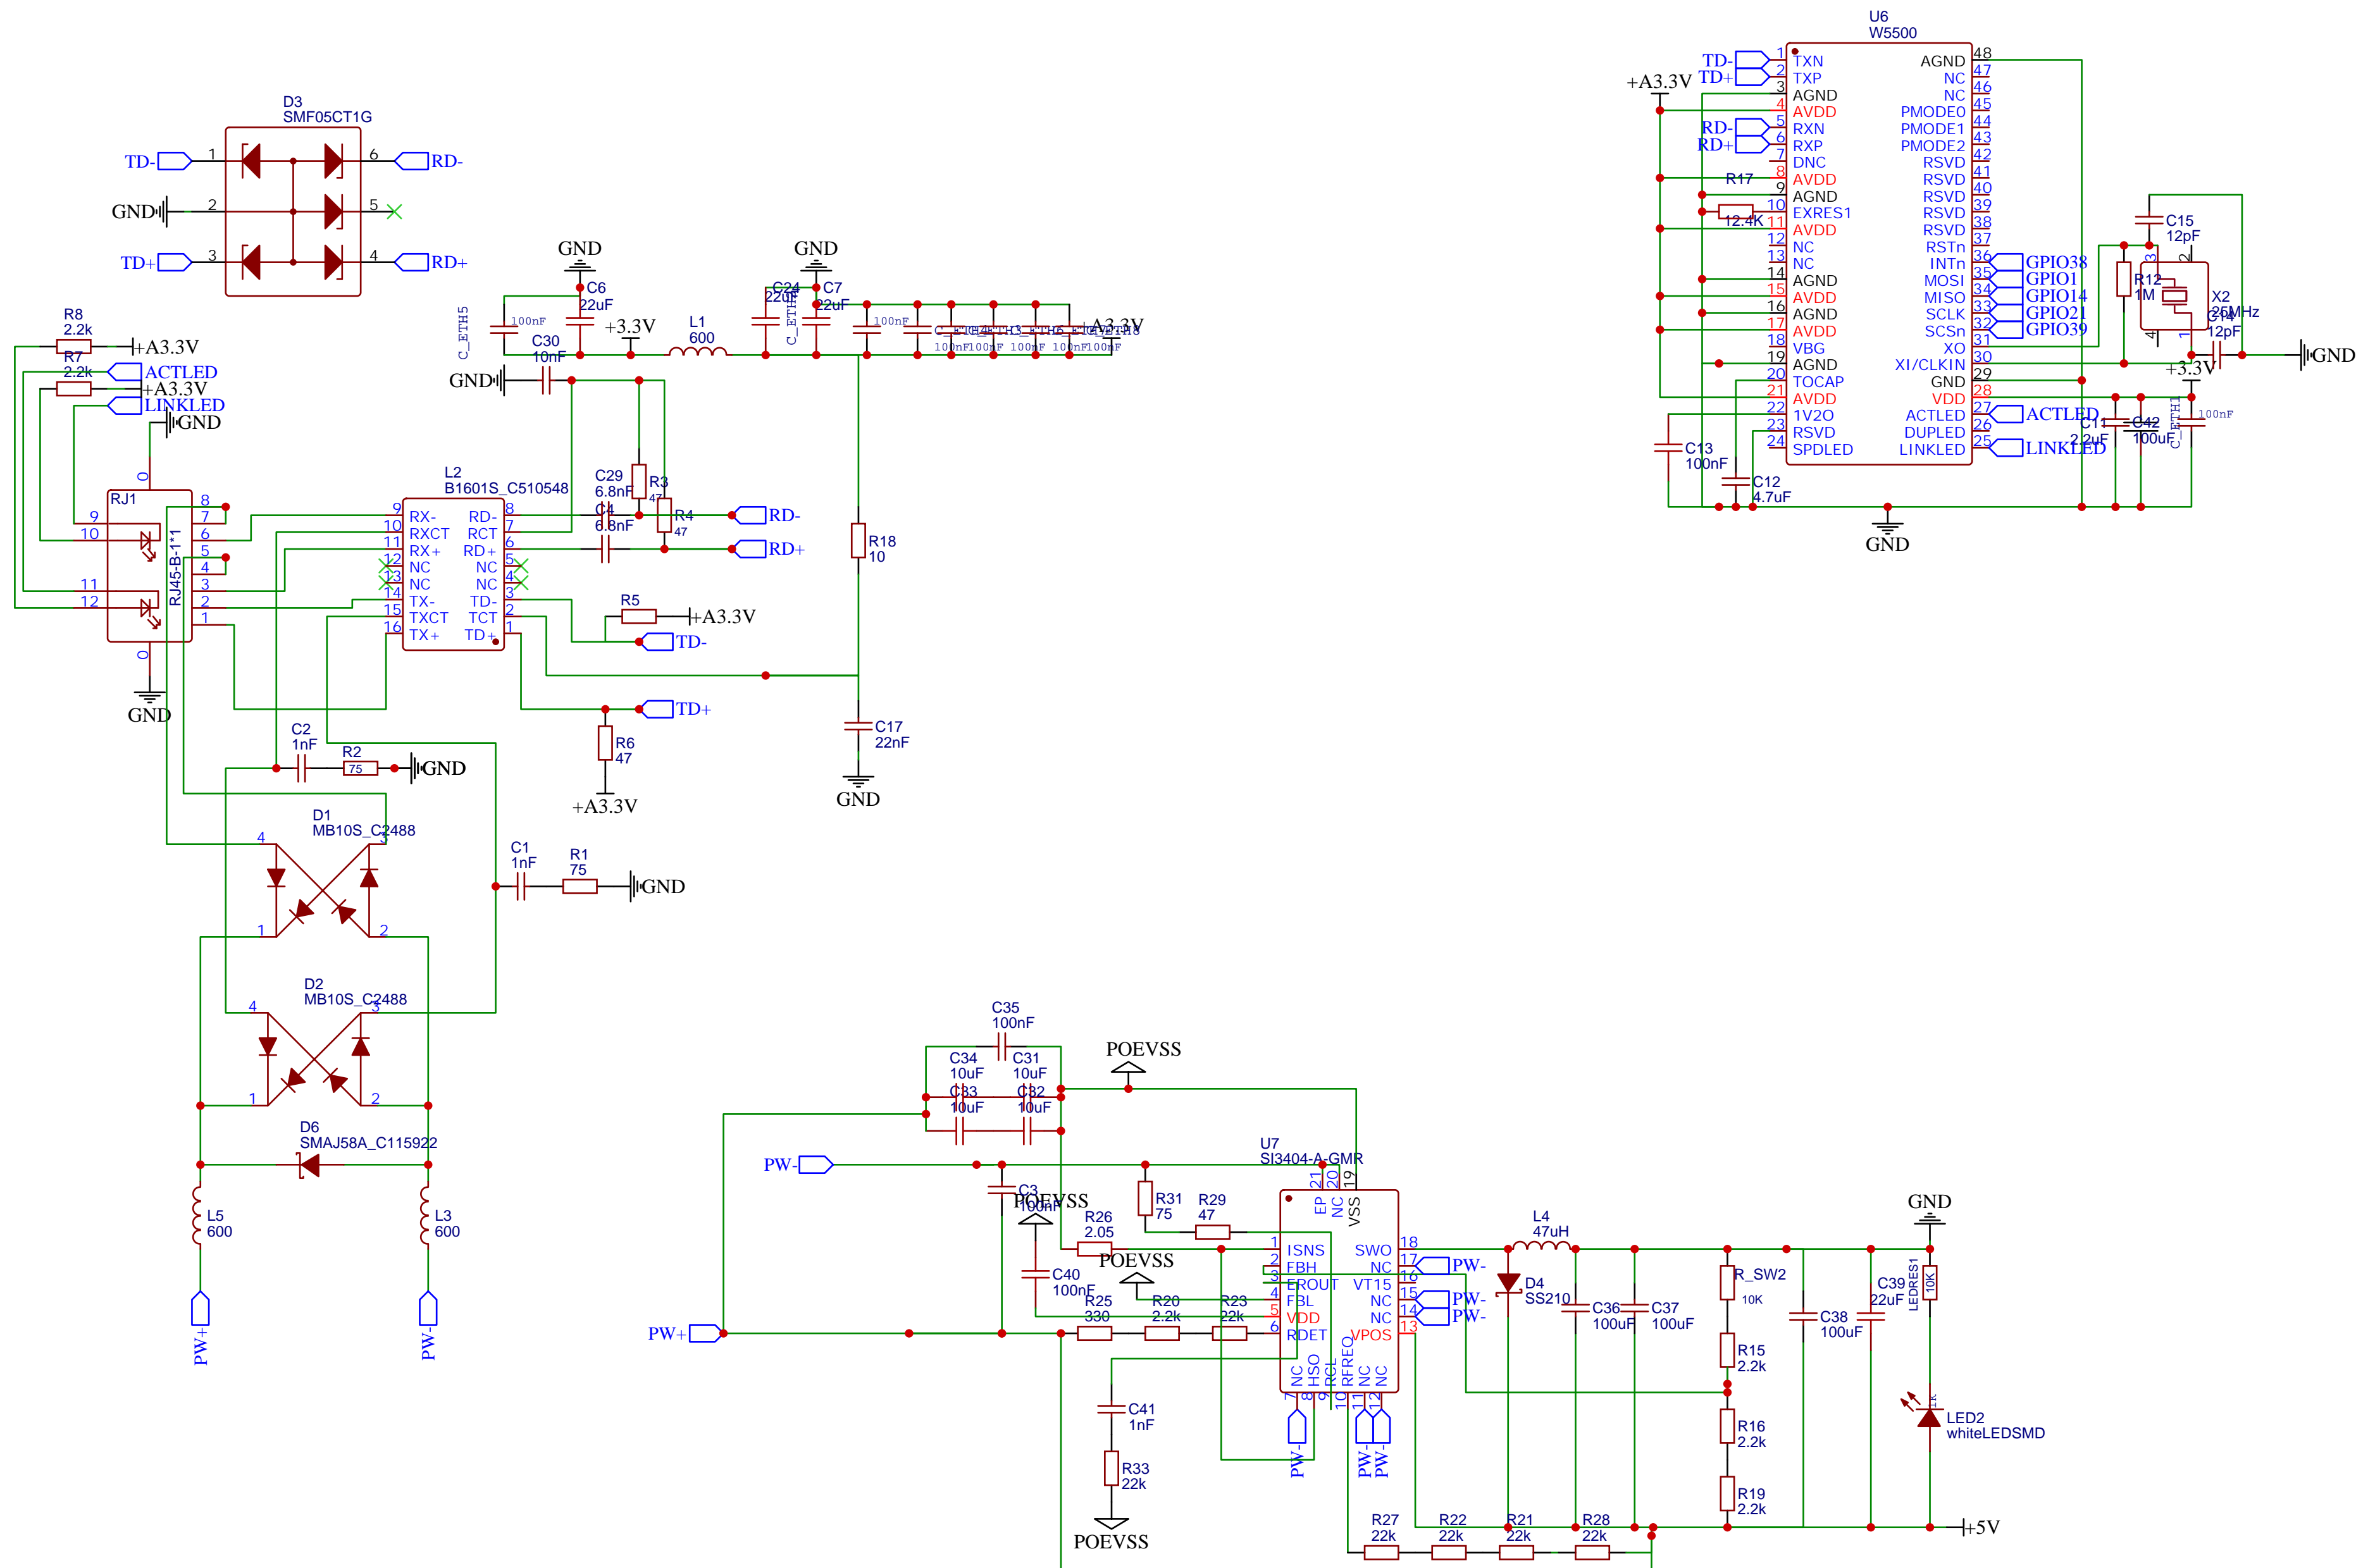

TITLE: Esp32-Poe-A-Cam Main		REV: 5.0
Company: Prokyber		Sheet: 1/1
Date: 2024/1/12	Drawn By: allexoK	

TITLE: Esp32-Poe-A-Cam Ethernet		REV: 5.0
Company:		Sheet: 1/1
Date: 2024/1/12	Drawn By: allexoK	