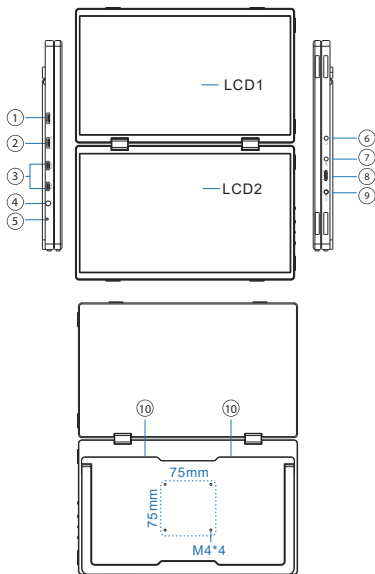

02 Buttons and Interfaces

- ① Mini HD1(This interface only supports activating LCD1)
- ② Mini HD2
- ③ Type-C(Full-featured)
- ④ Headphone Jack
- ⑤ Status LED(Green light: normal operating; Flashing red light: power on, no signal input)
- ⑥ Power Button :
  Press and hold for 3-5 seconds to power on or off
- ⑦ Display Mode Button:
  - 1.Short press the “☐” button to enter display mode panel,
  - 2.Press “☐” button or “▲/▼” to navigate the display mode,
  - 3.Press the “☰” button to confirm
- ⑧ Wheel Switch:
  - 1.Short press the “☰” button to enter the menu setting interface.
  - 2.Press the “▲/▼” to navigate the menu or to adjust a value in the OSD.
  - 3.Press the “↶/↷” button to return to the previous level.
  - 4.Press the “☰” button to confirm.
  - 5.Toggle down “▼” to enter brightness menu, use “▲/▼” to adjust the value.
  - 6.Toggle up “▲” to enter volume menu, use “▲/▼” to adjust the value.
- ⑨ Signal and Back Button:
  - 1.Short press to enter signal source panel.
  - 2.To exit and return to previous level in the OSD.
- ⑩ Speakers