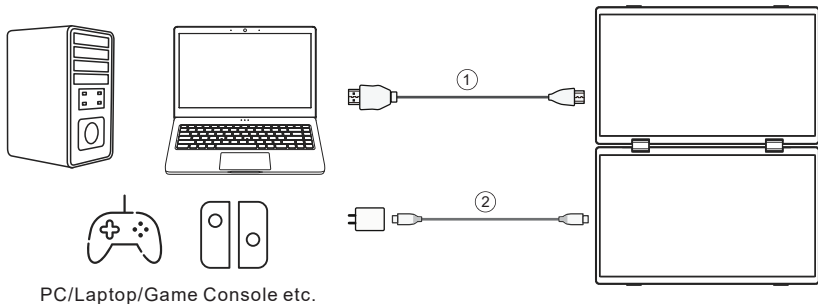

04 Connecting

Compatible with devices featuring an HD interface

Note: Power the monitor with AC adapter via USB-C to USB-C 2.0 cable.