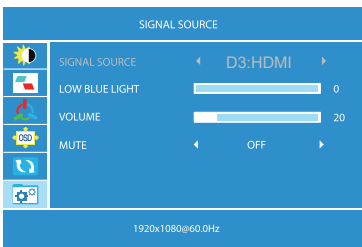

05 Menu Settings

MISC

ASPECT: WIDE/4:3

FREESYNC: OFF/ON

OD: OFF/ON

AUTO POWERDOWN: OFF/10/20/30/40/50/60/120/240

Note: Automatic powerdown in seconds, please press and hold the power button on the side of the display to turn Crowview Yoga on.

CLONE: OFF/ON

SIGNAL SOURCE

LOW BLUE LIGHT: 0-4

VOLUME: Adjustable range: 0-100

MUTE: OFF/ON