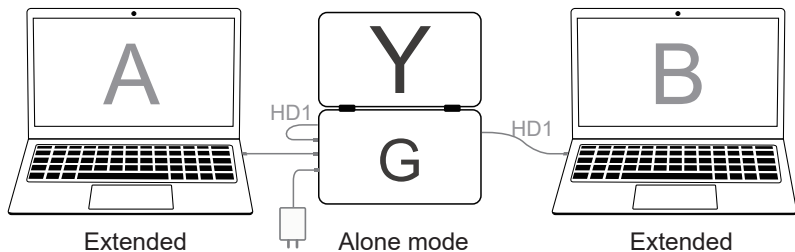

04 PC and CrowView Yoga Settings

5