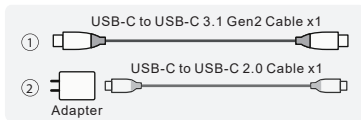

03 Connecting

Compatible with devices with Type-C (full-featured) interface(USB 3.1)

Note: 1.Please use a cable that can support full-featured, such as USB 3.1 Gen 2 Type-C Cable.

2.If the monitor does not get enough power from a single USB Type-C port, it may cause splash screen or interruption.
Please use power adapter to get extra power to the monitor.