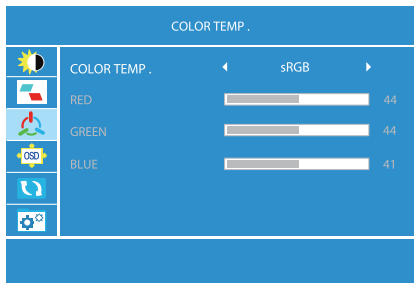

## 05 Menu Settings

BRIGHTNESS		
	BACKLIGHT	 54
	CONTRAST	 50
	ECO	◀ STANDARD ▶
	DCR	◀ OFF ▶
	SHARPNESS	 2
	HUE	 50
	SATURATION	 50
	BRIGHTNESS	 50

### BRIGHTNESS

**BACKLIGHT:** Adjustable range: 0-100

**CONTRAST:** Adjustable range: 0-100

**ECO:** STANDARD/RTS/FPS/MOVIE /GAME/TEXT

**DCR:** OFF/ON

**SHARPNESS:** Adjustable range: 0-4

**HUE:** Adjustable range: 0-100

**SATURATION:** Adjustable range: 0-100

**BRIGHTNESS:** Adjustable range: 0-100

### COLOR TEMP

**COLORTEMP:**SRGB/USER/WARM/COOL

(RGB can only be adjusted in USER mode.)

**RED:** Adjustable range: 0-100

**GREEN:** Adjustable range: 0-100

**BLUE:** Adjustable range: 0-100