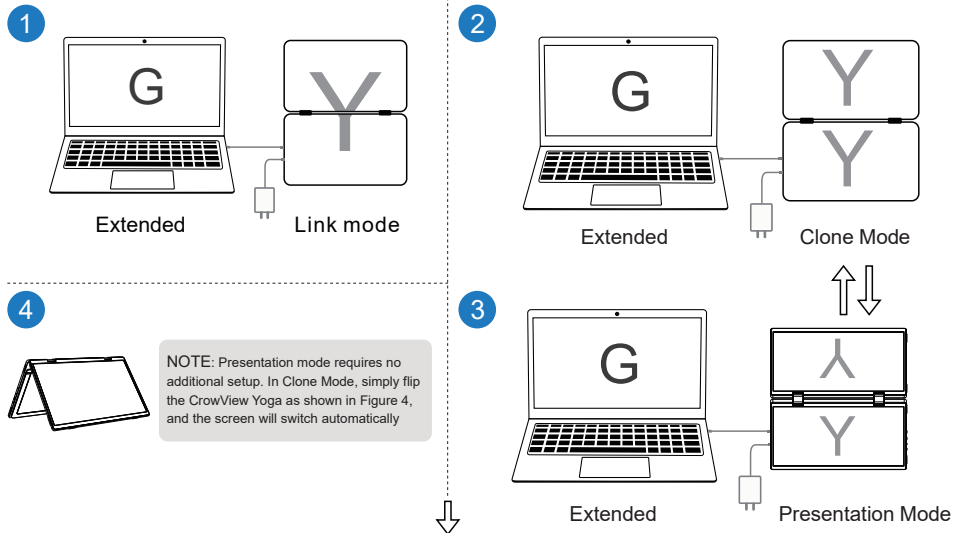

04 PC and CrowView Yoga Settings

When the PC is set to **Extended Mode**, the display mode for CrowViewYoga is as follows: