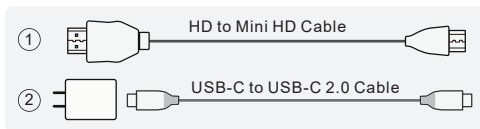

04 Connecting

Compatible with devices featuring an HD interface

Note: Power the monitor with AC adapter via USB-C to USB-C 2.0 cable.