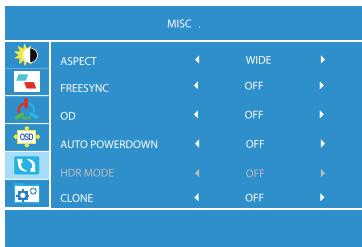

05 Menu Settings

MISC

ASPECT: WIDE/4:3

FREESYNC: OFF/ON

OD: OFF/ON

AUTO POWERDOWN: OFF/10/20/30/40/50/60/120/240

Note: Automatic powerdown in seconds, please press and hold the power button on the side of the display to turn Crowview Yoga on.

CLONE: OFF/ON

SIGNAL SOURCE

LOW BLUE LIGHT: 0-4

VOLUME: Adjustable range: 0-100

MUTE: OFF/ON