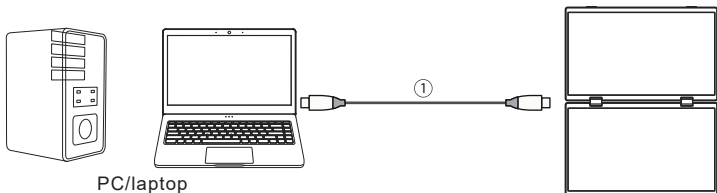

03 Connecting

Compatible with devices with Type-C (full-featured) interface(USB 3.1)

Note: 1.Please use a cable that can support full-featured, such as USB 3.1 Gen 2 Type-C Cable.

2.If the monitor does not get enough power from a single USB Type-C port, it may cause splash screen or interruption.
Please use power adapter to get extra power to the monitor.