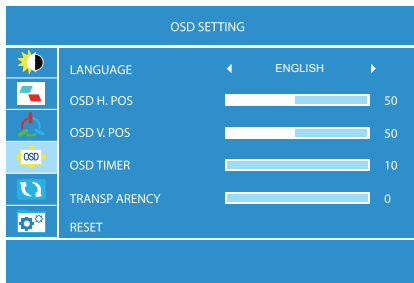

05 Menu Settings

COLOR TEMP

COLORTEMP:SRGB/USER/WARM/COOL

(RGB can only be adjusted in USER mode.)

RED: Adjustable range: 0-100

GREEN: Adjustable range: 0-100

BLUE: Adjustable range: 0-100

OSD SETTING

LANGUAGE:

Available languages: English, French, German, Chinese, Italian, Spanish, Portuguese, Turkish, Polish, Dutch, Japanese, Korean

OSD H.POS: Adjustable range: 0-100

OSD V.POS: Adjustable range: 0-100

OSD TIMER: Adjustable range: 10-60

TRANSPARENCY: Adjustable range: 0-100

RESET: All settings will go to factory settings.