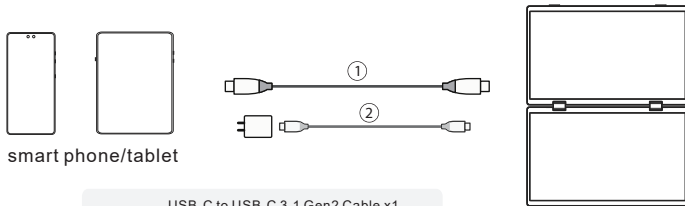

03 Connecting

Compatible with devices with Type-C (full-featured) interface(USB 3.1)

Note: 1.Please use a cable that can support full-featured, such as USB 3.1 Gen 2 Type-C Cable.

2.If the monitor does not get enough power from a single USB Type-C port, it may cause splash screen or interruption.
Please use power adapter to get extra power to the monitor.